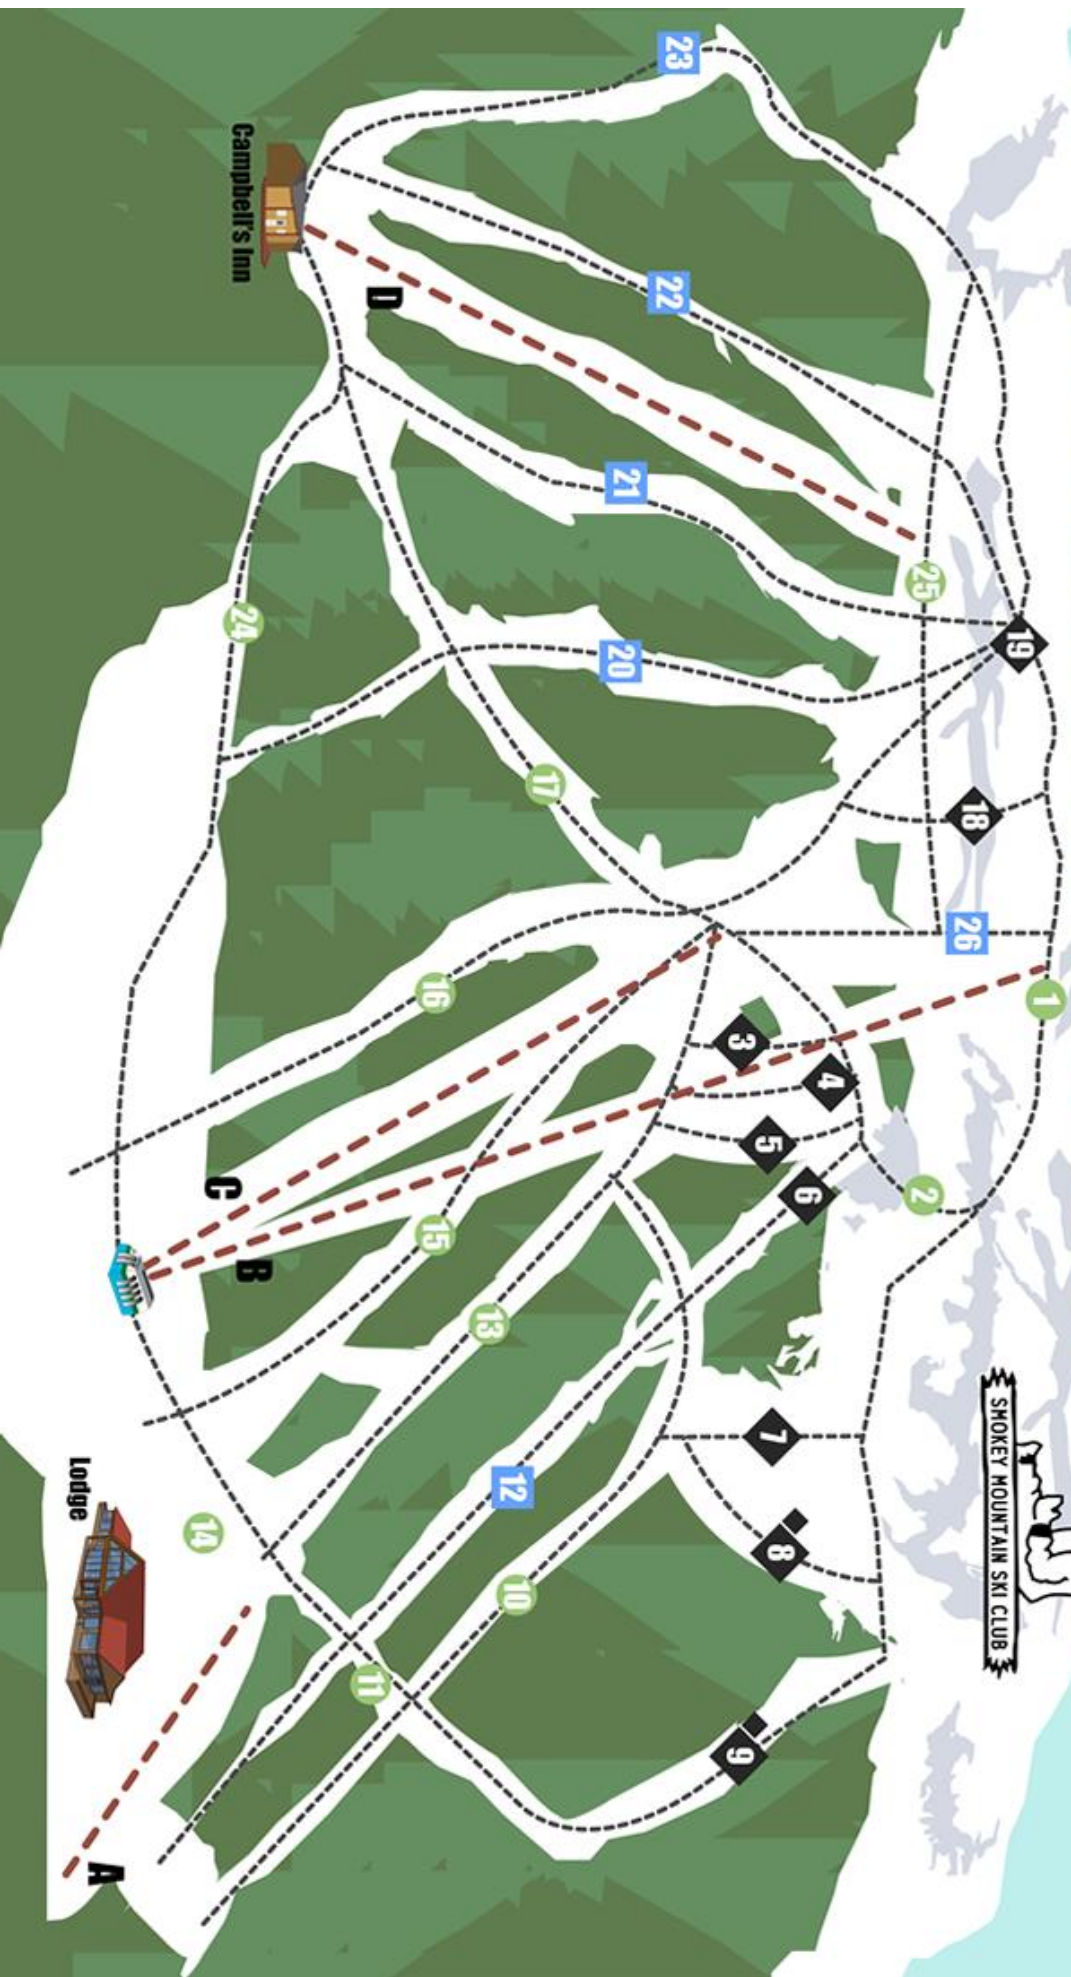

Smokey Mountain Ski Club

SMOKEY MOUNTAIN SKI CLUB

RioTinto

- 1. Whiskey Jack Way
- 2. Wine Tree Valley
- ◆ 3. Frenchman's
- ◆ 4. 45
- ◆ 5. Animal
- ◆ 6. Goat Path
- ◆ 7. Avalanche
- ◆ 8. Wall
- ◆ 9. Ski Light Zone
- 10. Nancy Greene
- 11. Route 389
- 12. Mad Scientist
- 13. Pakatan
- 14. Magic Carpet Area
- 15. Grenoble
- 16. Granny Greene Terrain Park
- 17. Route 500
- ◆ 18. Merlin
- ◆ 19. Face
- 20. Spruce
- 21. Laurie's Run
- 22. Pine
- 23. Kitzbheul
- 24. Route 503
- 25. Route 501
- 26. Chute

— Ski Lifts

- A Magic Carpet
- B Komatik
- C Coach's
- D Red Lift